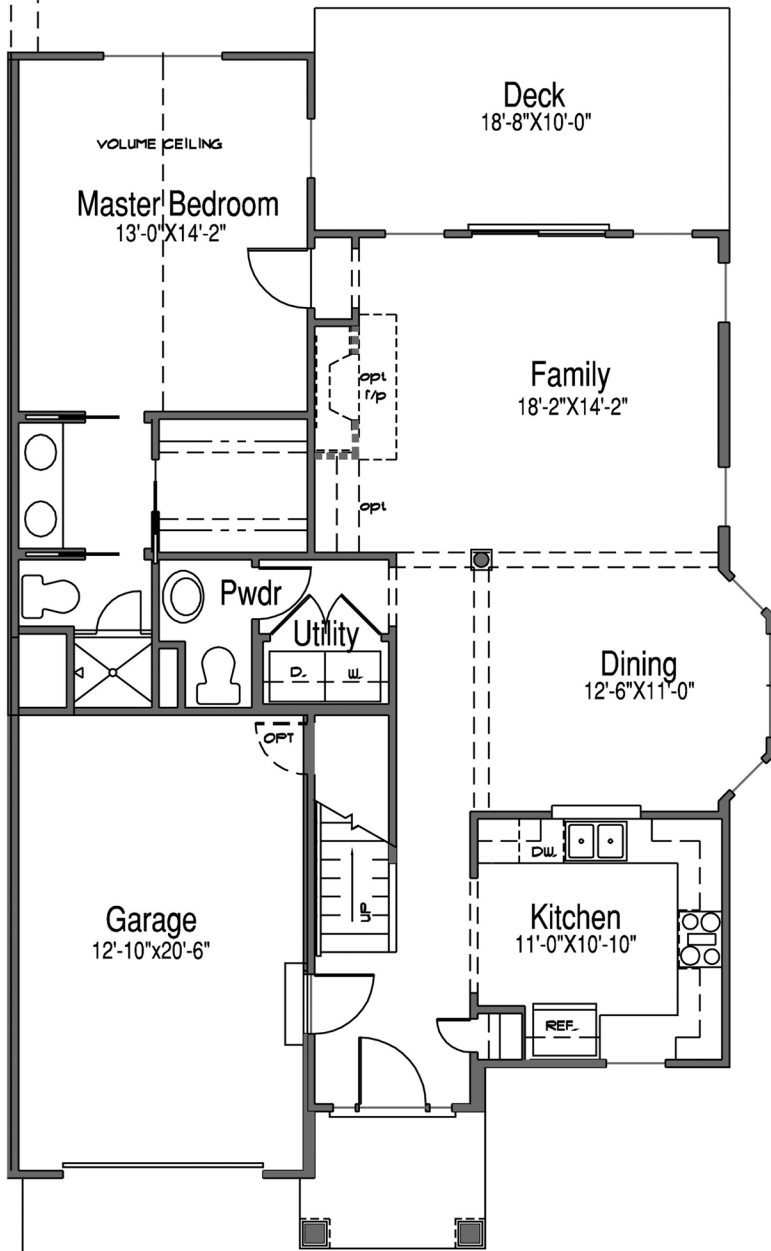

The Scarlet Oak

Main Floor Plan
1,147 sq ft

Upper Floor Plan
626 sq ft