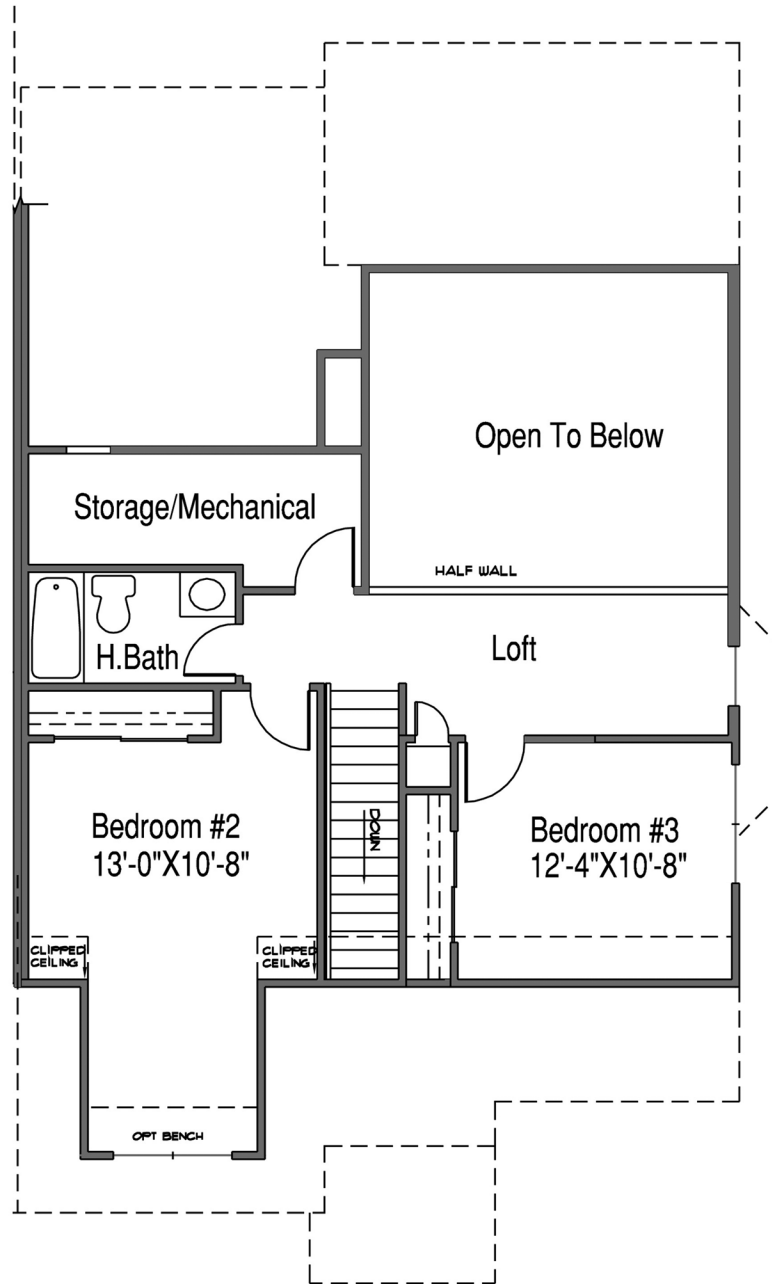

The Scarlet Oak

Main Floor Plan
1,147 sq ft

Upper Floor Plan
626 sq ft