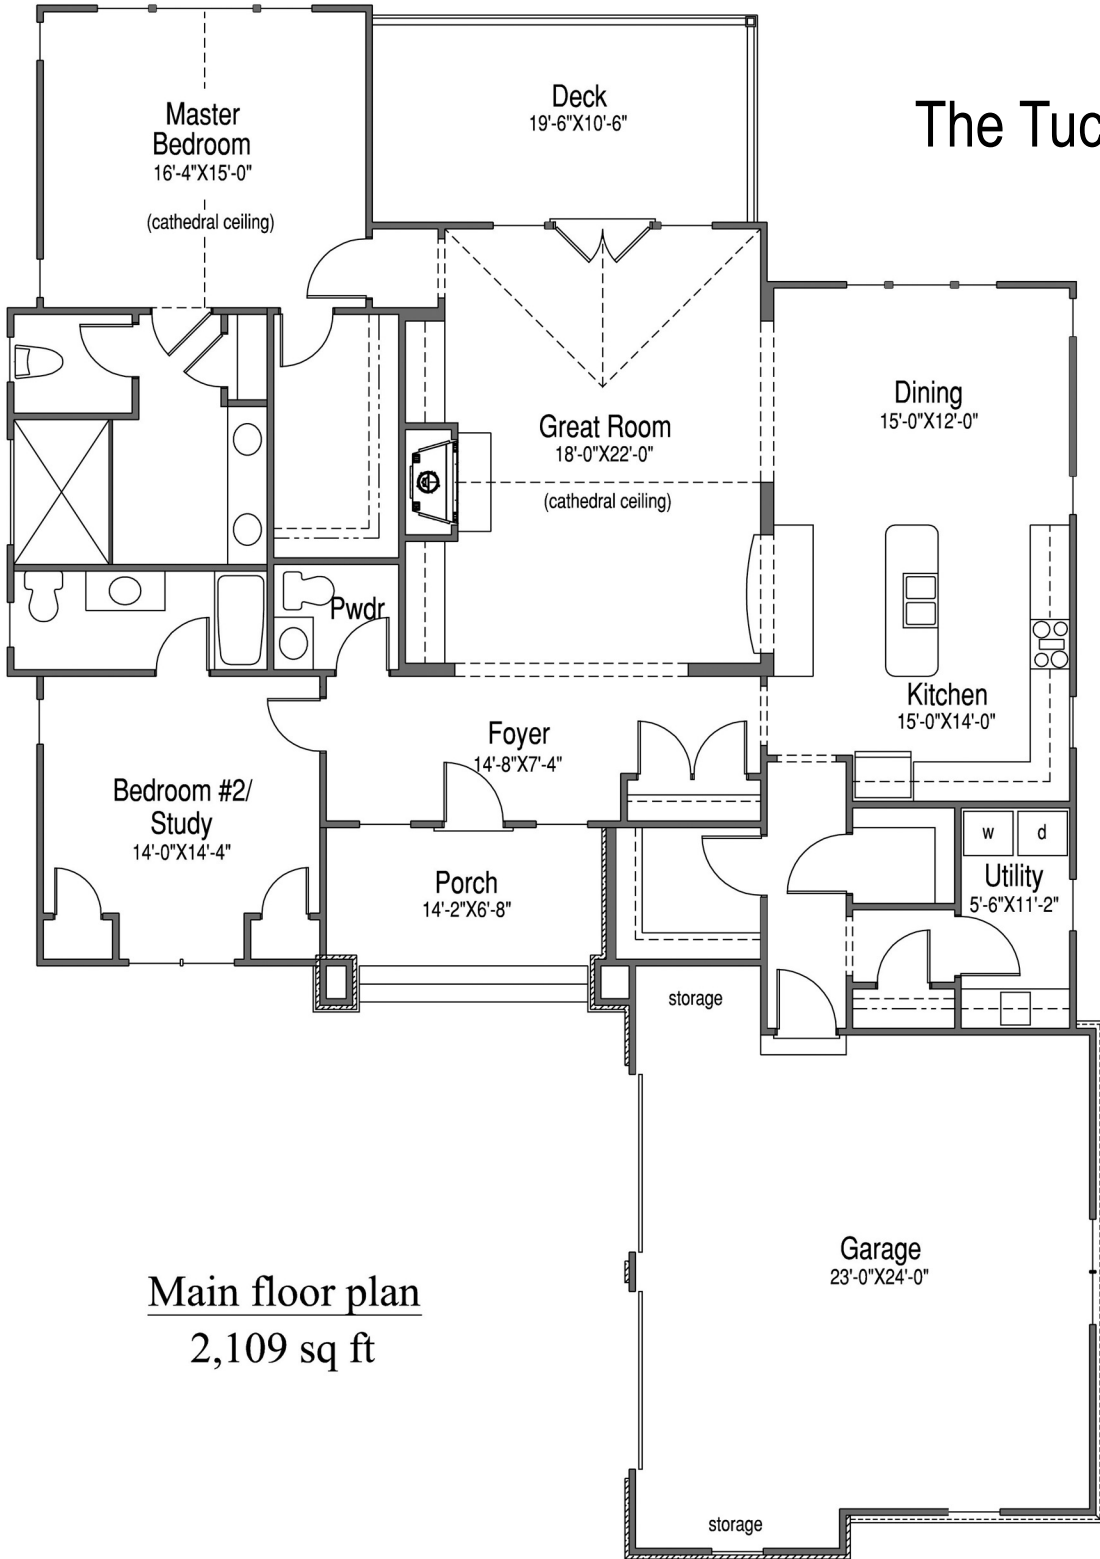

The Tuckaseege

Main floor plan
2,109 sq ft